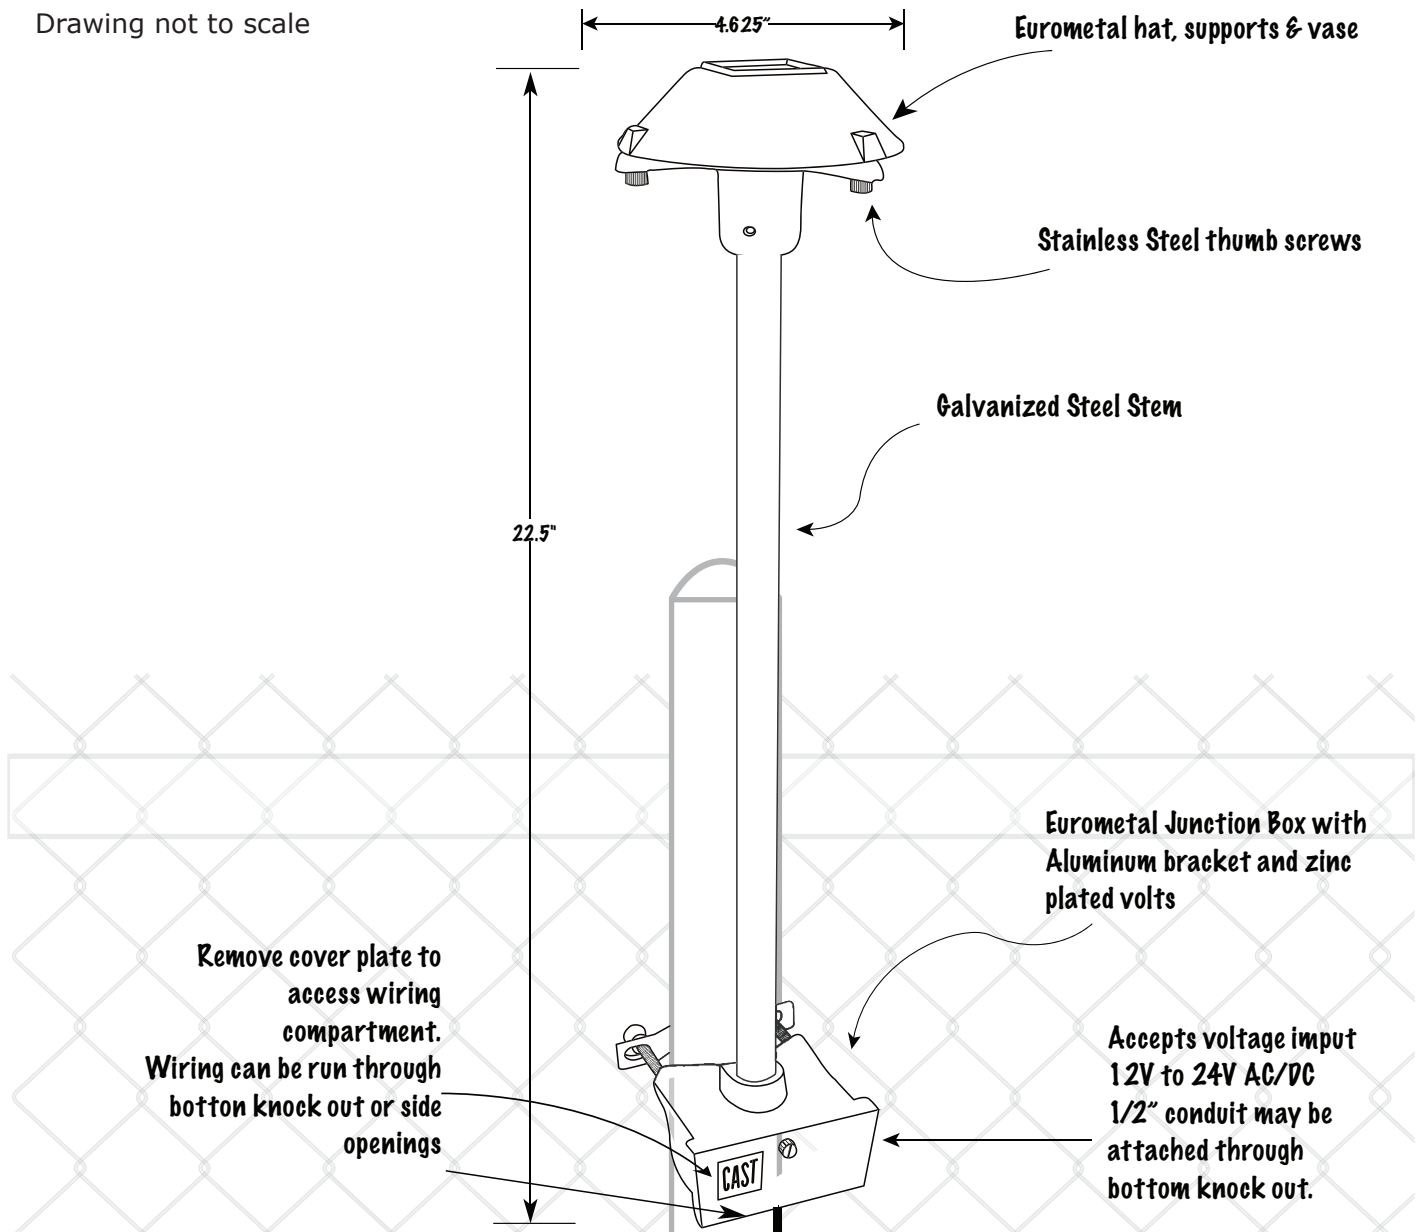

**CAST Perimeter Light (CPL1)**

Project: \_\_\_\_\_ Date: \_\_\_\_\_  
 Fixture Type: \_\_\_\_\_ Quantity: \_\_\_\_\_  
 Specifier: \_\_\_\_\_

Drawing not to scale

Plan Symbol:

**Specifications**

- Impur Voltage: 12 volts to 24 volts AC or DC (polarity dependant)
- Input Current and Power: 0.41amps (+/- 10%); 6.2 watts (+/- 18%) (over 12-24v range)
- Power Factor: 0.88 (+/- 0.1) (over 12-24v range)
- Ambient Temperature Range: -40C to 55C

**ACCESSORIES**

- 24V (200VA) CAST Perimeter Transformers (CPT300, CPT600, E1CPT300, E1CPT600)
- CAST No-Ox Tin-Coated, Marine-Grade Wire (all sizes)
- CAST Photocell (CTPC, CTRTC)