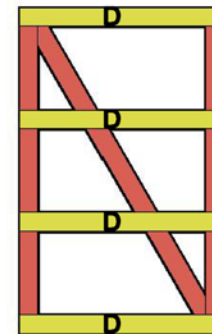

Hardware Required								
	Galvanized Finish	Black Powder Coat over Galvanized Finish	Rear Eye Hinge Advantages					
Hinge Sets	2 of 8324-S242	2 of 8324-S24P	<b>Opens 180 degrees</b> <b>Incredible amount of adjustment</b> <b>Easy operation &amp; Very Strong</b> <b>Minimal distance between gate and post</b>					
fasteners included with hardware	Two Sets Includes							
Cane Bolt (Vertical)	2 of 5000-362	2 of 5000-36SP						
Central Latch Options			Dimensions (feet and inches)					
Cane Bolt and Keep	5000-122 plus 5000-002	5000-12SP plus 5000-00SP	A	B	C	D	E	F
<b>Lumber Required</b>								
Posts	2 of 12' x 6" x6" (usually dressed out at 5.5" x 5.5")							
Rails, Stiles (uprights) and Diagonals made from full 1" thick by 5.5" wide lumber (commonly stocked decking material or rough cut lumber)								
Rails	6 of 10' x 1" x 5.5"							
Stiles	4 of 8' x 1" x 5.5"							
Diagonals	2 of 10' x 1" x 5.5"							
Vertical Boards for Front	22 of 8' x 1" x 5.5"							
<b>Fasteners Required</b>								
Approximately 100 of 1.75" x #8 wood screws (stainless preferred)								
28 of 3.5" x 3/8" carriage bolts (hot dipped galvanized or stainless steel), nuts, and washers								
Mounting Plate Fasteners - 20 of 3/8" carriage bolts that are 1" longer than thickness of gate post (preferred) or 20 of 3/8" lag bolts (minimum of 4" long)								

**Hoover Fence Company**

Download includes this materials list, component cutting and layout sheet, tips on installing gate posts, and detailed instructions.

For a complete listing of our free gate plans and gate layouts visit [hooverfence.com](http://hooverfence.com).

**FLAT FRONTAL VIEW**

**THREE LAYERS**

**COMPONENTS (FULL 1" THICK x 5-1/2" WIDE)**

**Hoover Fence Company**  
5' Dumpster Board Gate