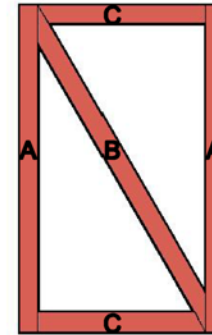

Hardware Required								
	Galvanized Finish	Black Powder Coat over Galvanized Finish	Rear Eye Hinge Advantages					
Hinge Sets	2 of 8324-S242	2 of 8324-S24P	<b>Opens 180 degrees</b> <b>Incredible amount of adjustment</b> <b>Easy operation &amp; Very Strong</b> <b>Minimal distance between gate and post</b>					
fasteners included with hardware	Two Sets Includes							
Cane Bolt (Vertical)	2 of 5000-362	2 of 5000-36SP						
Central Latch Options			Dimensions (feet and inches)					
Cane Bolt and Keep	5000-122 plus 5000-002	5000-12SP plus 5000-00SP	A	B	C	D	E	F
<b>Lumber Required</b>								
Posts	2 of 12' x 6" x6" (usually dressed out at 5.5" x 5.5")							
Rails, Stiles (uprights) and Diagonals made from full 1" thick by 5.5" wide lumber (commonly stocked decking material or rough cut lumber)								
Rails	6 of 10' x 1" x 5.5"							
Stiles	4 of 8' x 1" x 5.5"							
Diagonals	2 of 10' x 1" x 5.5"							
Vertical Boards for Front	22 of 8' x 1" x 5.5"							
<b>Fasteners Required</b>								
Approximately 100 of 1.75" x #8 wood screws (stainless preferred)								
28 of 3.5" x 3/8" carriage bolts (hot dipped galvanized or stainless steel), nuts, and washers								
Mounting Plate Fasteners - 20 of 3/8" carriage bolts that are 1" longer than thickness of gate post (preferred) or 20 of 3/8" lag bolts (minimum of 4" long)								

**Hoover Fence Company**

Download includes this materials list, component cutting and layout sheet, tips on installing gate posts, and detailed instructions.

For a complete listing of our free gate plans and gate layouts visit [hooverfence.com](http://hooverfence.com).

**FLAT FRONTAL VIEW**

**THREE LAYERS**

**COMPONENTS (FULL 1" THICK x 5-1/2" WIDE)**

**Hoover Fence Company**  
5' Dumpster Board Gate