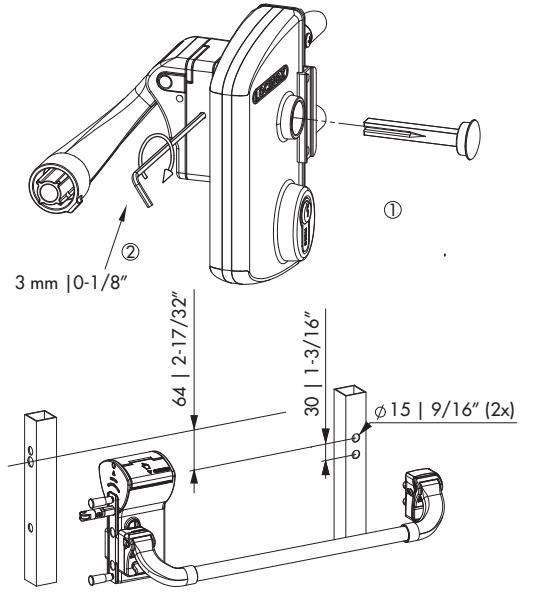

LOCINOX[®]

WWW.LOCINOX.COM

CODE: PUSHBAR-L

① Explosion & Dimensions

② Left or right turning gate

③ Mounting

LOCINOX[®]
WWW.LOCINOX.COM

Doc. Nr.: MANU-000209