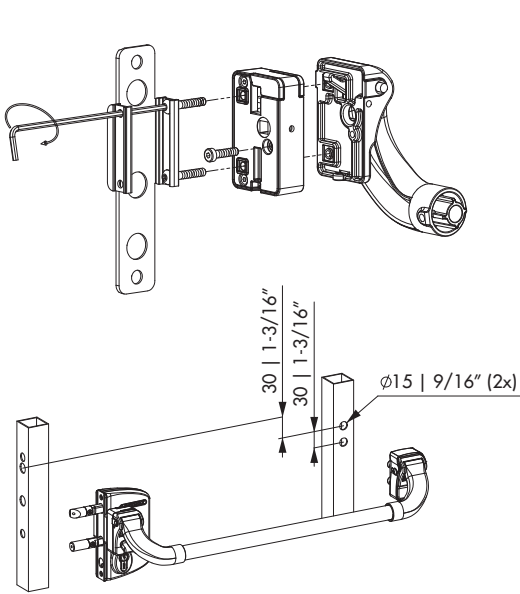

LOCINOX[®]

WWW.LOCINOX.COM

CODE: PUSHBAR-L

① Explosion & Dimensions

② Left or right turning gate

③ Mounting

LOCINOX[®]
WWW.LOCINOX.COM

Doc. Nr.: MANU-000209