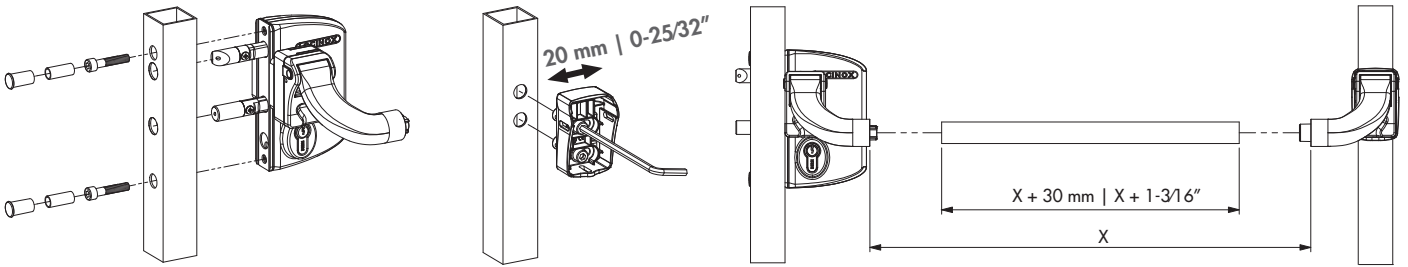

LOCINOX[®]

WWW.LOCINOX.COM

CODE: PUSHBAR-L

① Explosion & Dimensions

② Left or right turning gate

③ Mounting

LOCINOX[®]
WWW.LOCINOX.COM

Doc. Nr.: MANU-000209