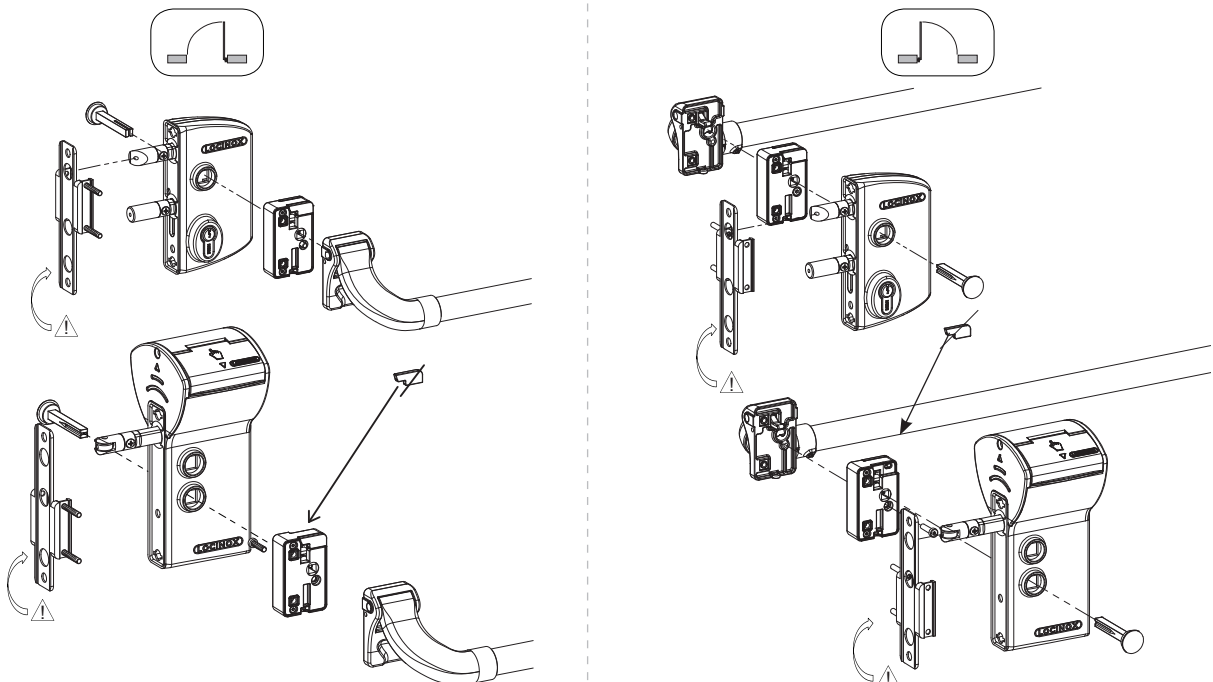

LOCINOX[®]

WWW.LOCINOX.COM

CODE: PUSHBAR-L

① Explosion & Dimensions

② Left or right turning gate

③ Mounting

LOCINOX[®]
WWW.LOCINOX.COM

Doc. Nr.: MANU-000209