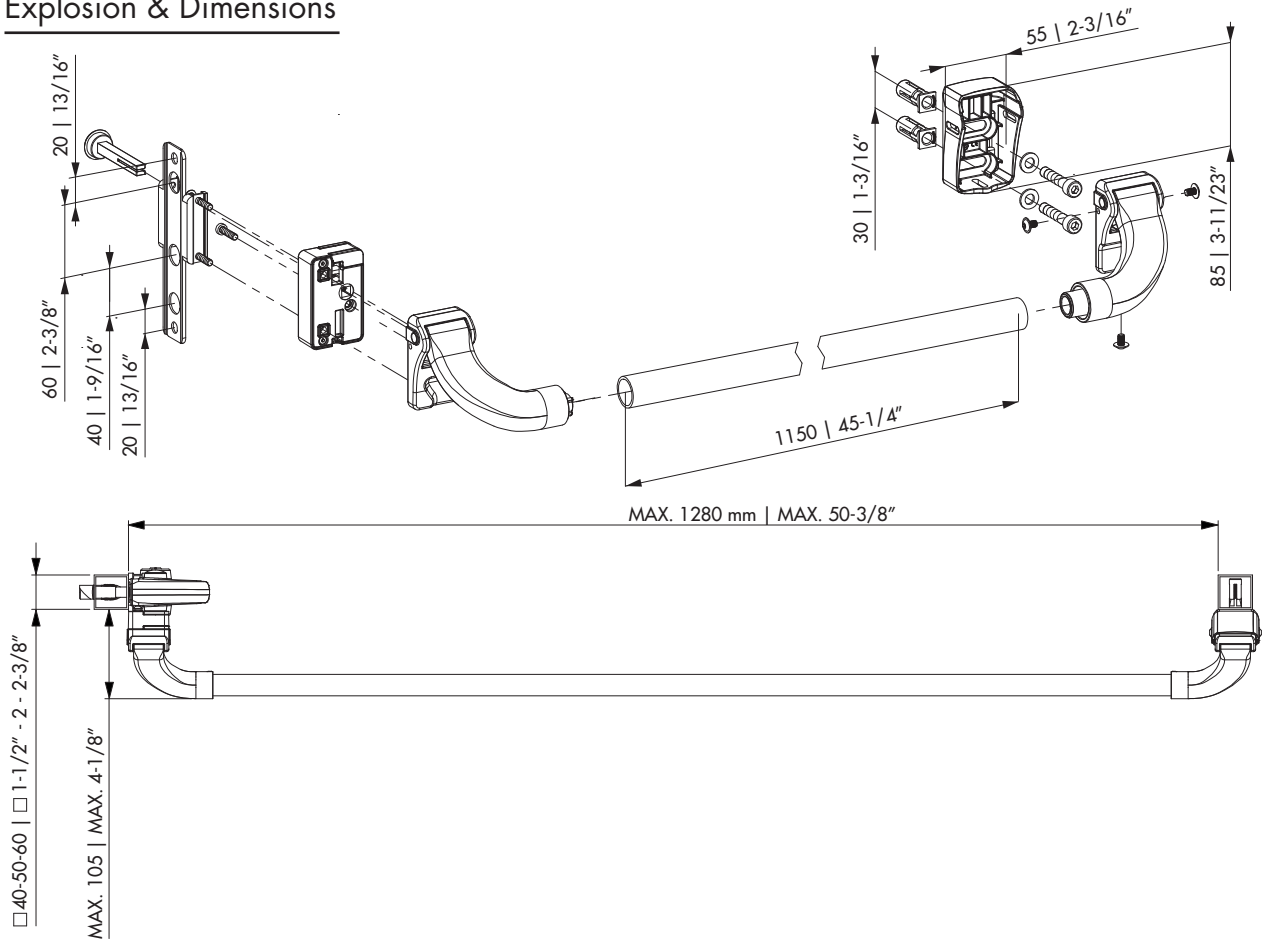

LOCINOX[®]

WWW.LOCINOX.COM

CODE: PUSHBAR-L

① Explosion & Dimensions

② Left or right turning gate

③ Mounting

LOCINOX[®]
WWW.LOCINOX.COM

Doc. Nr.: MANU-000209