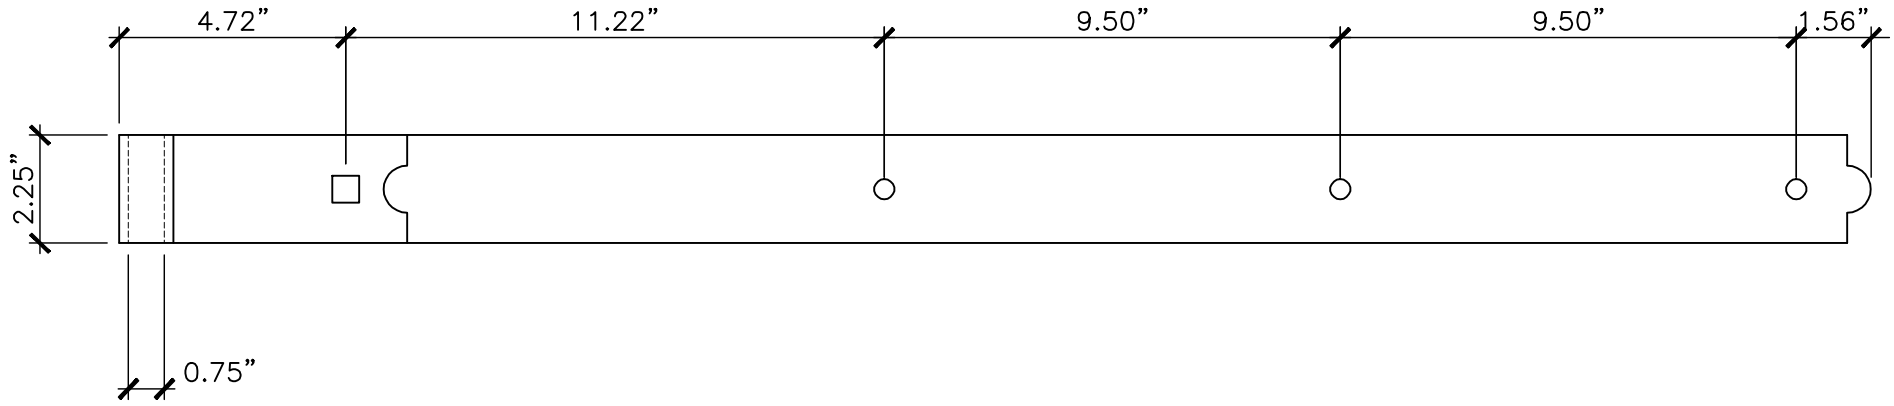

SIDE

TOP

<p>PROPERTY OF:          SNUG COTTAGE          HARDWARE LLC          MARYSVILLE MI.          48040</p>	<p>PRODUCT DESCRIPTION:          18" SINGLE STRAP HINGE          ALL DIMENSIONS ±0.125"</p>	<p>PART NUMBER:          8307-182/18P</p>
--	---	---

SIDE

TOP

<p>PROPERTY OF:          SNUG COTTAGE          HARDWARE LLC          MARYSVILLE MI.          48040</p>	<p>PRODUCT DESCRIPTION:          24" SINGLE STRAP HINGE          ALL DIMENSIONS <math>\pm 0.125"</math></p>	<p>PART NUMBER:          8307-242/24P</p>
--	---	---

SIDE

TOP

<p>PROPERTY OF:          SNUG COTTAGE          HARDWARE LLC          MARYSVILLE MI.          48040</p>	<p>PRODUCT DESCRIPTION:          36" SINGLE STRAP HINGE          ALL DIMENSIONS <math>\pm 0.125"</math></p>	<p>PART NUMBER:          8307-362/36P</p>
--	---	---