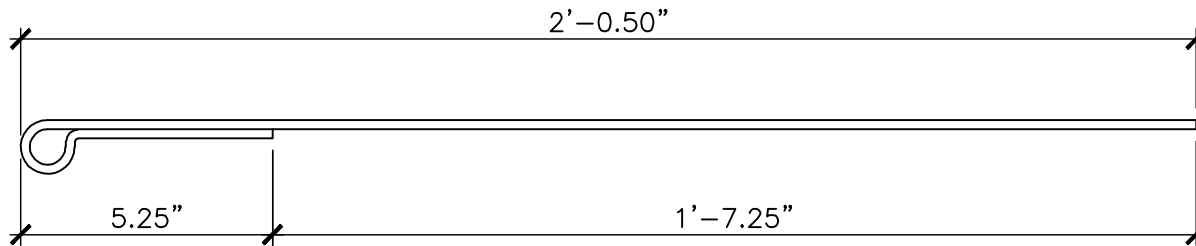

SIDE

TOP

<p>PROPERTY OF:          SNUG COTTAGE          HARDWARE LLC          MARYSVILLE MI.          48040</p>	<p>PRODUCT DESCRIPTION:          18" SINGLE STRAP HINGE          ALL DIMENSIONS ±0.125"</p>	<p>PART NUMBER:          8307-182/18P</p>
--	---	---

SIDE

TOP

<p>PROPERTY OF:          SNUG COTTAGE          HARDWARE LLC          MARYSVILLE MI.          48040</p>	<p>PRODUCT DESCRIPTION:          24" SINGLE STRAP HINGE          ALL DIMENSIONS <math>\pm 0.125"</math></p>	<p>PART NUMBER:          8307-242/24P</p>
--	---	---

SIDE

TOP

<p>PROPERTY OF:          SNUG COTTAGE          HARDWARE LLC          MARYSVILLE MI.          48040</p>	<p>PRODUCT DESCRIPTION:          36" SINGLE STRAP HINGE          ALL DIMENSIONS <math>\pm 0.125"</math></p>	<p>PART NUMBER:          8307-362/36P</p>
--	---	---