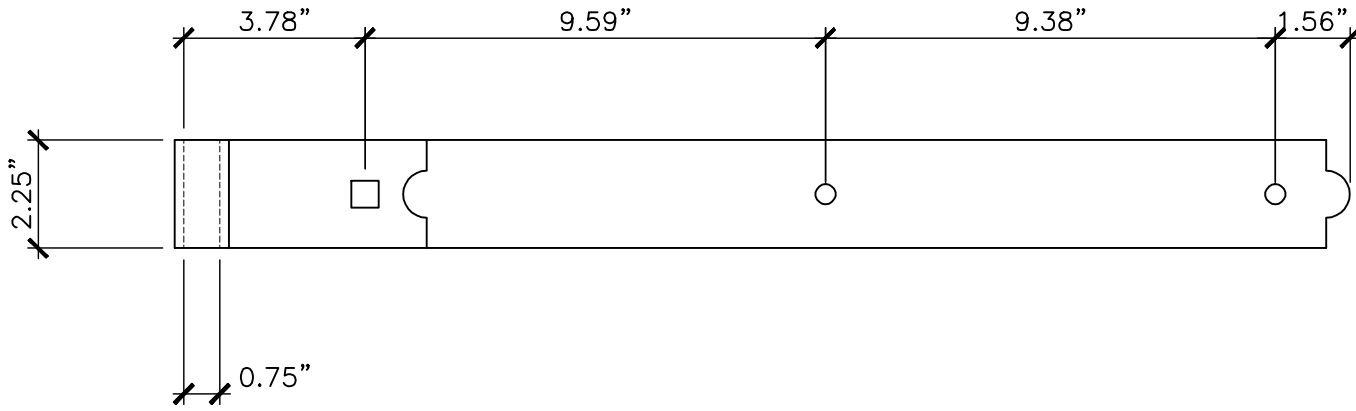

SIDE

TOP

<p>PROPERTY OF:          SNUG COTTAGE          HARDWARE LLC          MARYSVILLE MI.          48040</p>	<p>PRODUCT DESCRIPTION:          18" SINGLE STRAP HINGE          ALL DIMENSIONS ±0.125"</p>	<p>PART NUMBER:          8307-182/18P</p>
--	---	---

SIDE

TOP

<p>PROPERTY OF:          SNUG COTTAGE          HARDWARE LLC          MARYSVILLE MI.          48040</p>	<p>PRODUCT DESCRIPTION:          24" SINGLE STRAP HINGE          ALL DIMENSIONS <math>\pm 0.125"</math></p>	<p>PART NUMBER:          8307-242/24P</p>
--	---	---

SIDE

TOP

<p>PROPERTY OF:          SNUG COTTAGE          HARDWARE LLC          MARYSVILLE MI.          48040</p>	<p>PRODUCT DESCRIPTION:          36" SINGLE STRAP HINGE          ALL DIMENSIONS <math>\pm 0.125"</math></p>	<p>PART NUMBER:          8307-362/36P</p>
--	---	---