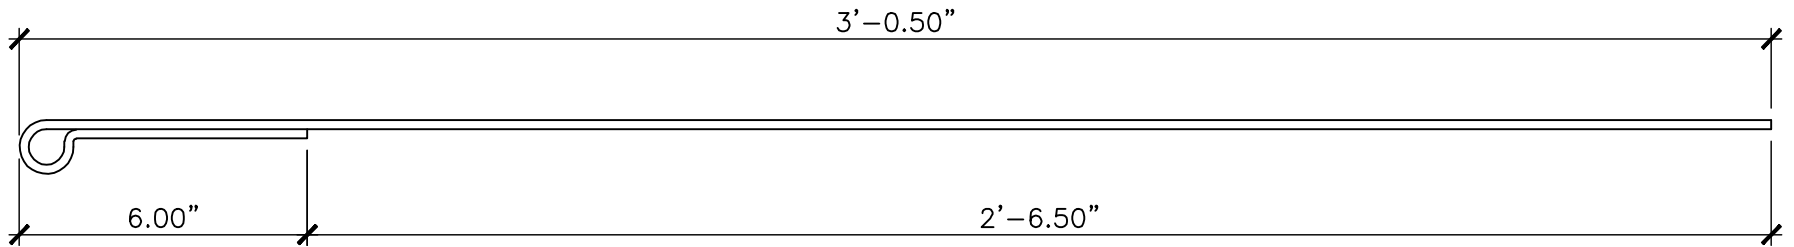

SIDE

TOP

<p>PROPERTY OF:          SNUG COTTAGE          HARDWARE LLC          MARYSVILLE MI.          48040</p>	<p>PRODUCT DESCRIPTION:          24" SINGLE STRAP HINGE          ALL DIMENSIONS <math>\pm 0.125"</math></p>	<p>PART NUMBER:          8307-242/24P</p>
--	---	---

SIDE

TOP

<p>PROPERTY OF:          SNUG COTTAGE          HARDWARE LLC          MARYSVILLE MI.          48040</p>	<p>PRODUCT DESCRIPTION:          36" SINGLE STRAP HINGE          ALL DIMENSIONS <math>\pm 0.125"</math></p>	<p>PART NUMBER:          8307-362/36P</p>
--	---	---