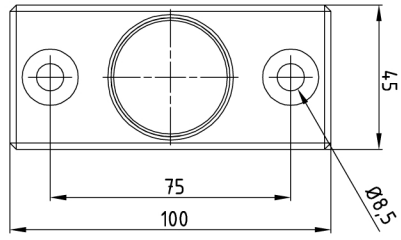

7515 - Bracket Type: 6026-05
Flush Mount

7525 - Bracket Type: 0510-04
Flush Mount