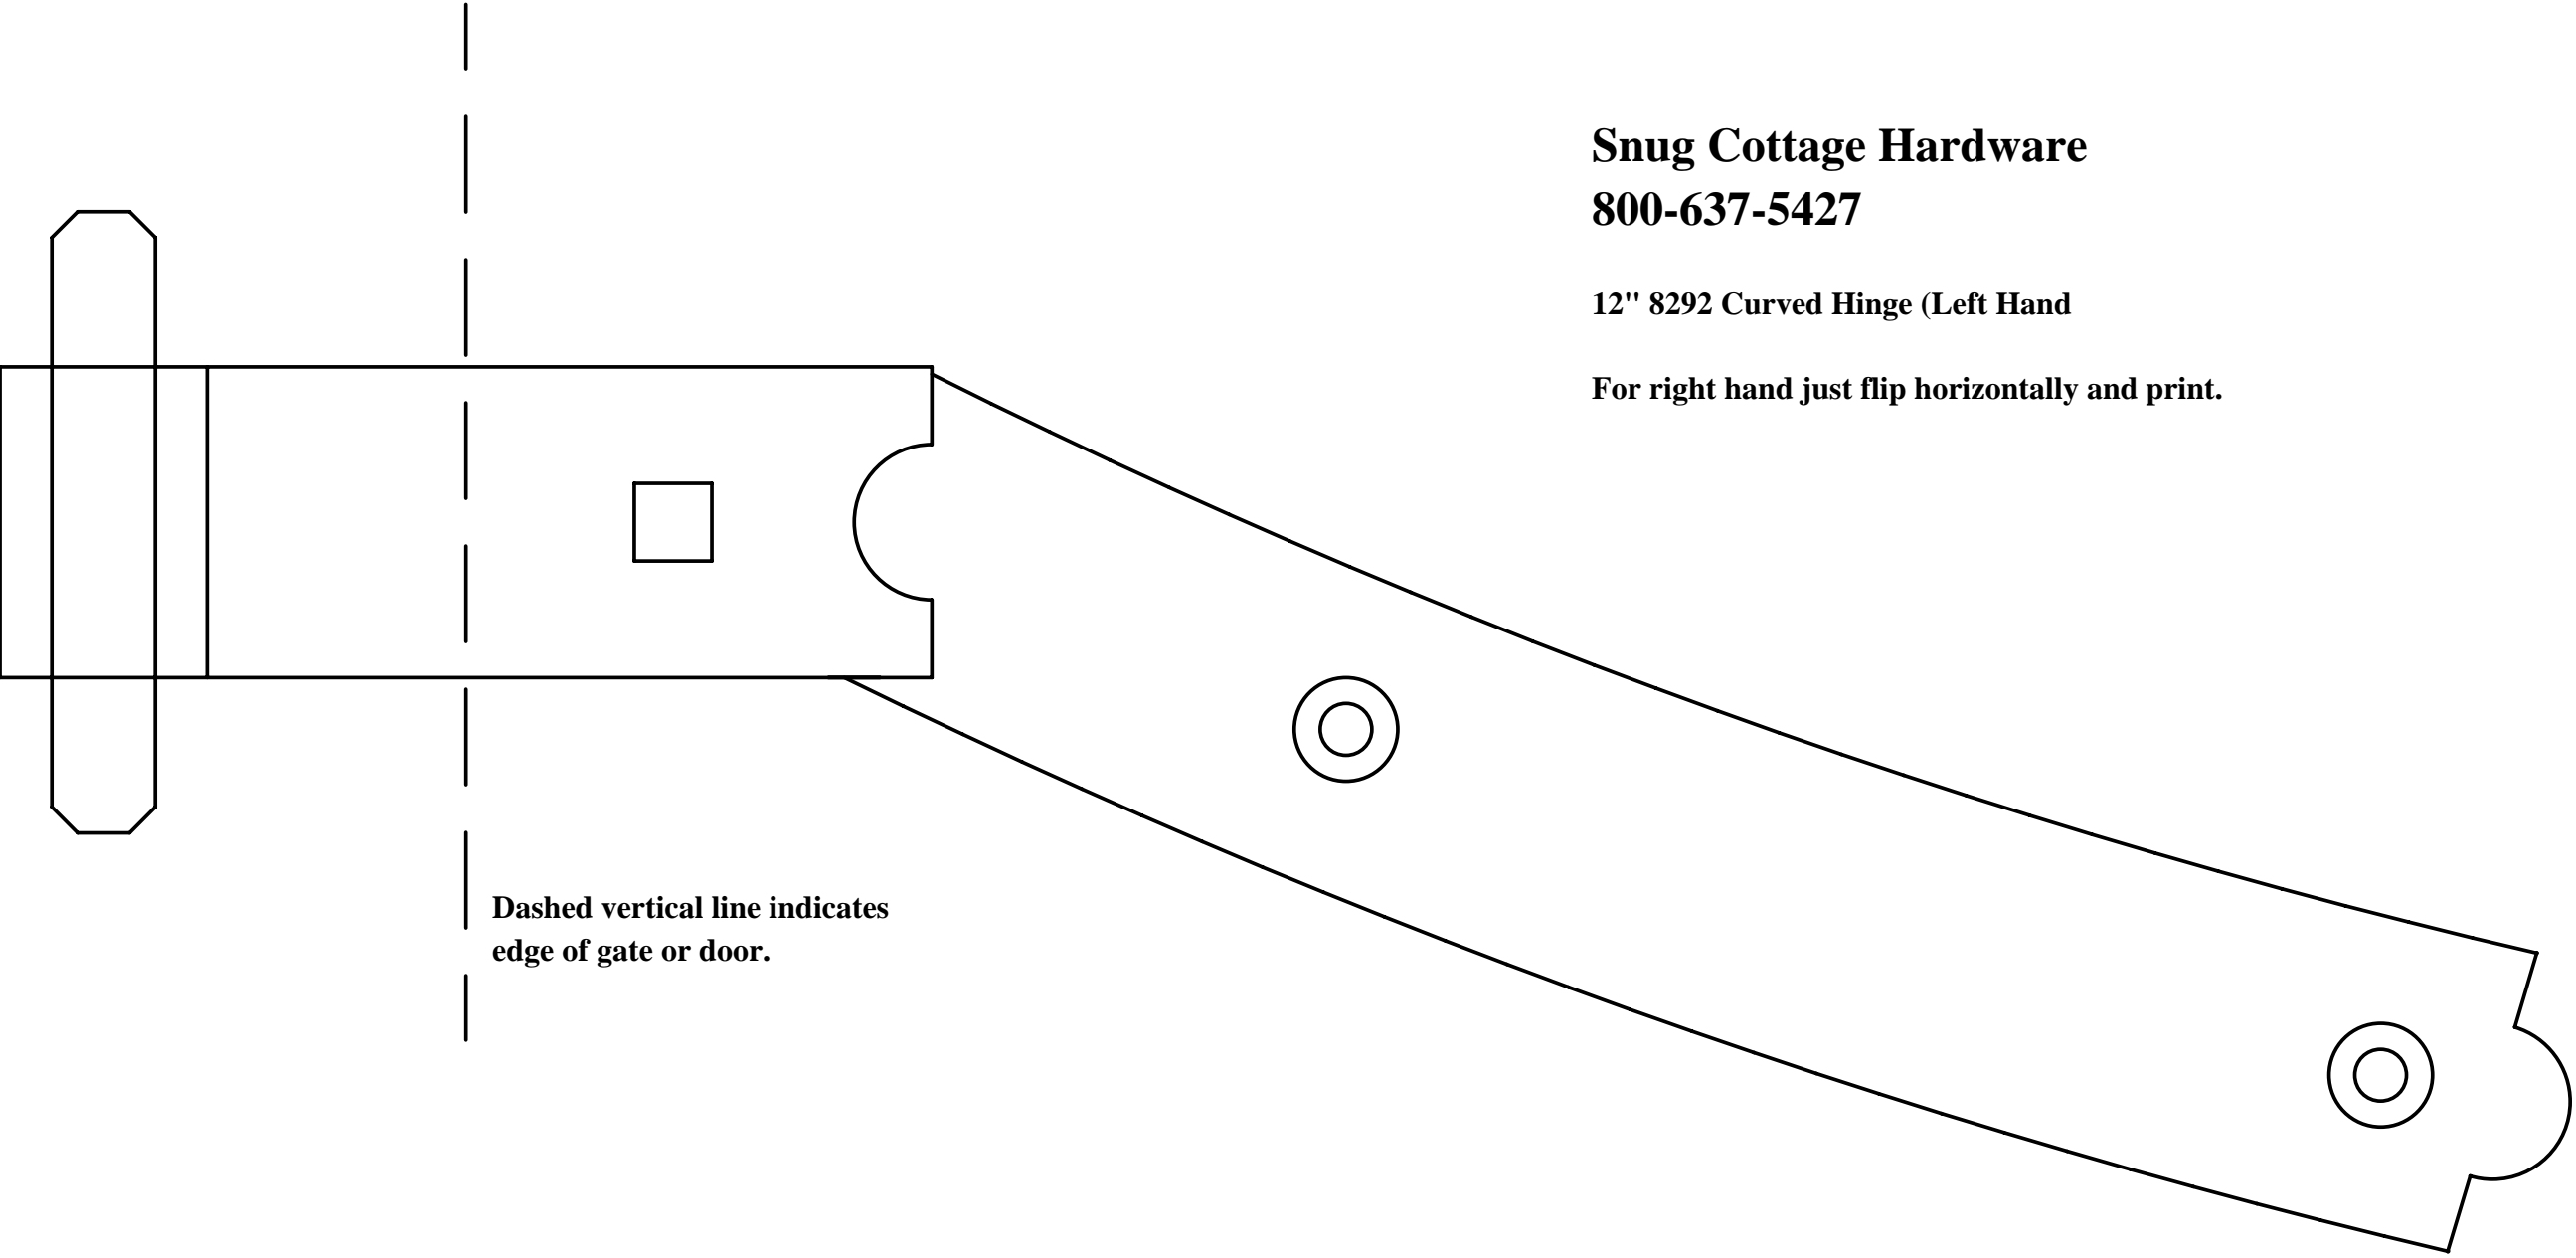

**Snug Cottage Hardware
800-637-5427**

12" 8292 Curved Hinge (Left Hand)

For right hand just flip horizontally and print.

**Dashed vertical line indicates
edge of gate or door.**